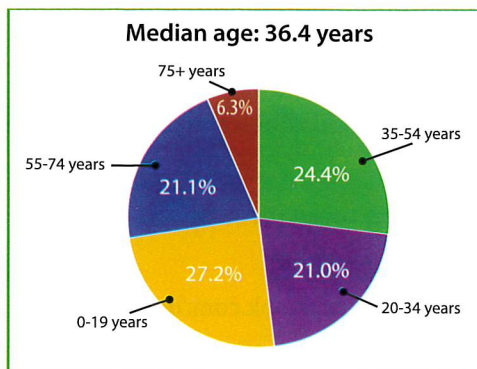

AGE

(Source: U.S. Census, based on 2018 population estimate)

RACE

POPULATION BY RACE	2019 estimate
White alone (a)	74.2%
Black or African American alone (a)	7.8%
American Indian and Alaska Native alone (a)	9.3%
Asian alone (a)	2.3%
Native Hawaiian and Other Pacific Islander alone (a)	0.2%
Two or More Races	6.2%
Hispanic or Latino (b)	10.9%
White alone, not Hispanic or Latino	65.7%

(a) Includes persons reporting only one race

(b) Hispanics may be of any race, so also are included in applicable race categories