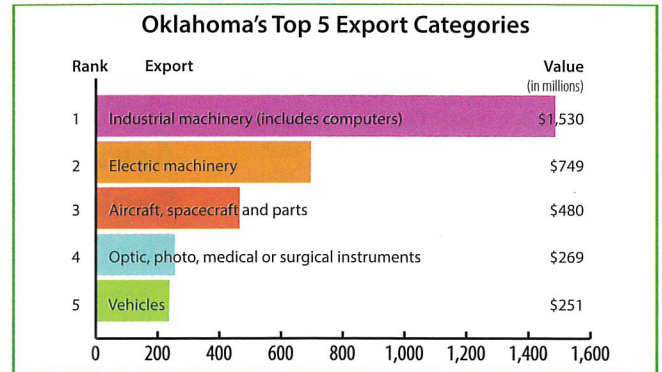

ABOUT OKLAHOMA

FDI & TRADE

In 2020, Oklahoma exports totaled **$5.37 billion**

Oklahoma's foreign-owned companies support more than **56,900 jobs** in the state