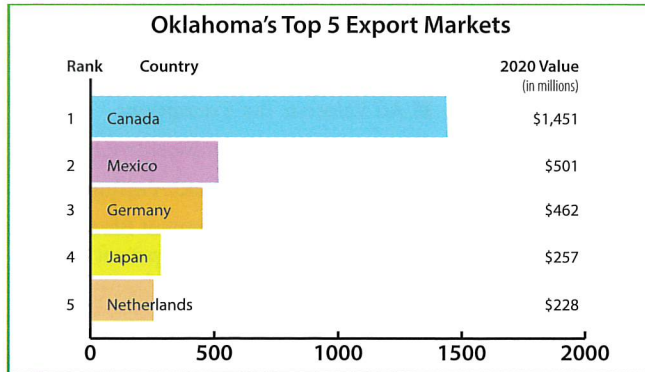

ABOUT OKLAHOMA

FDI & TRADE

In 2020, Oklahoma exports totaled **$5.37 billion**

Oklahoma's foreign-owned companies support more than **56,900 jobs** in the state